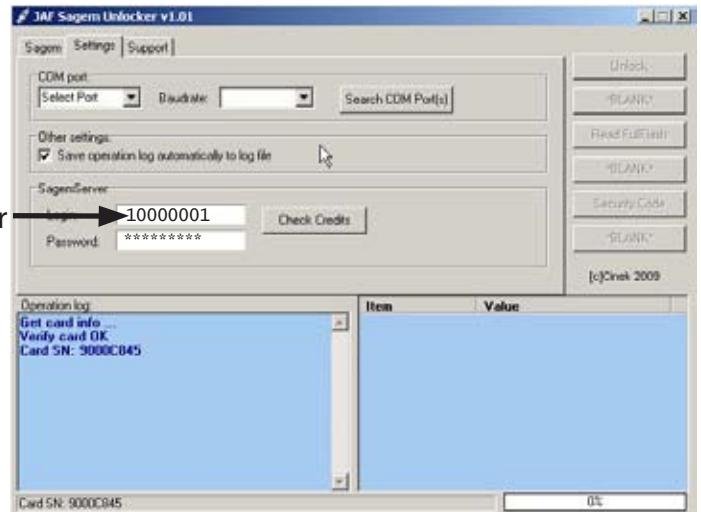

JAF Sagem Unlocker